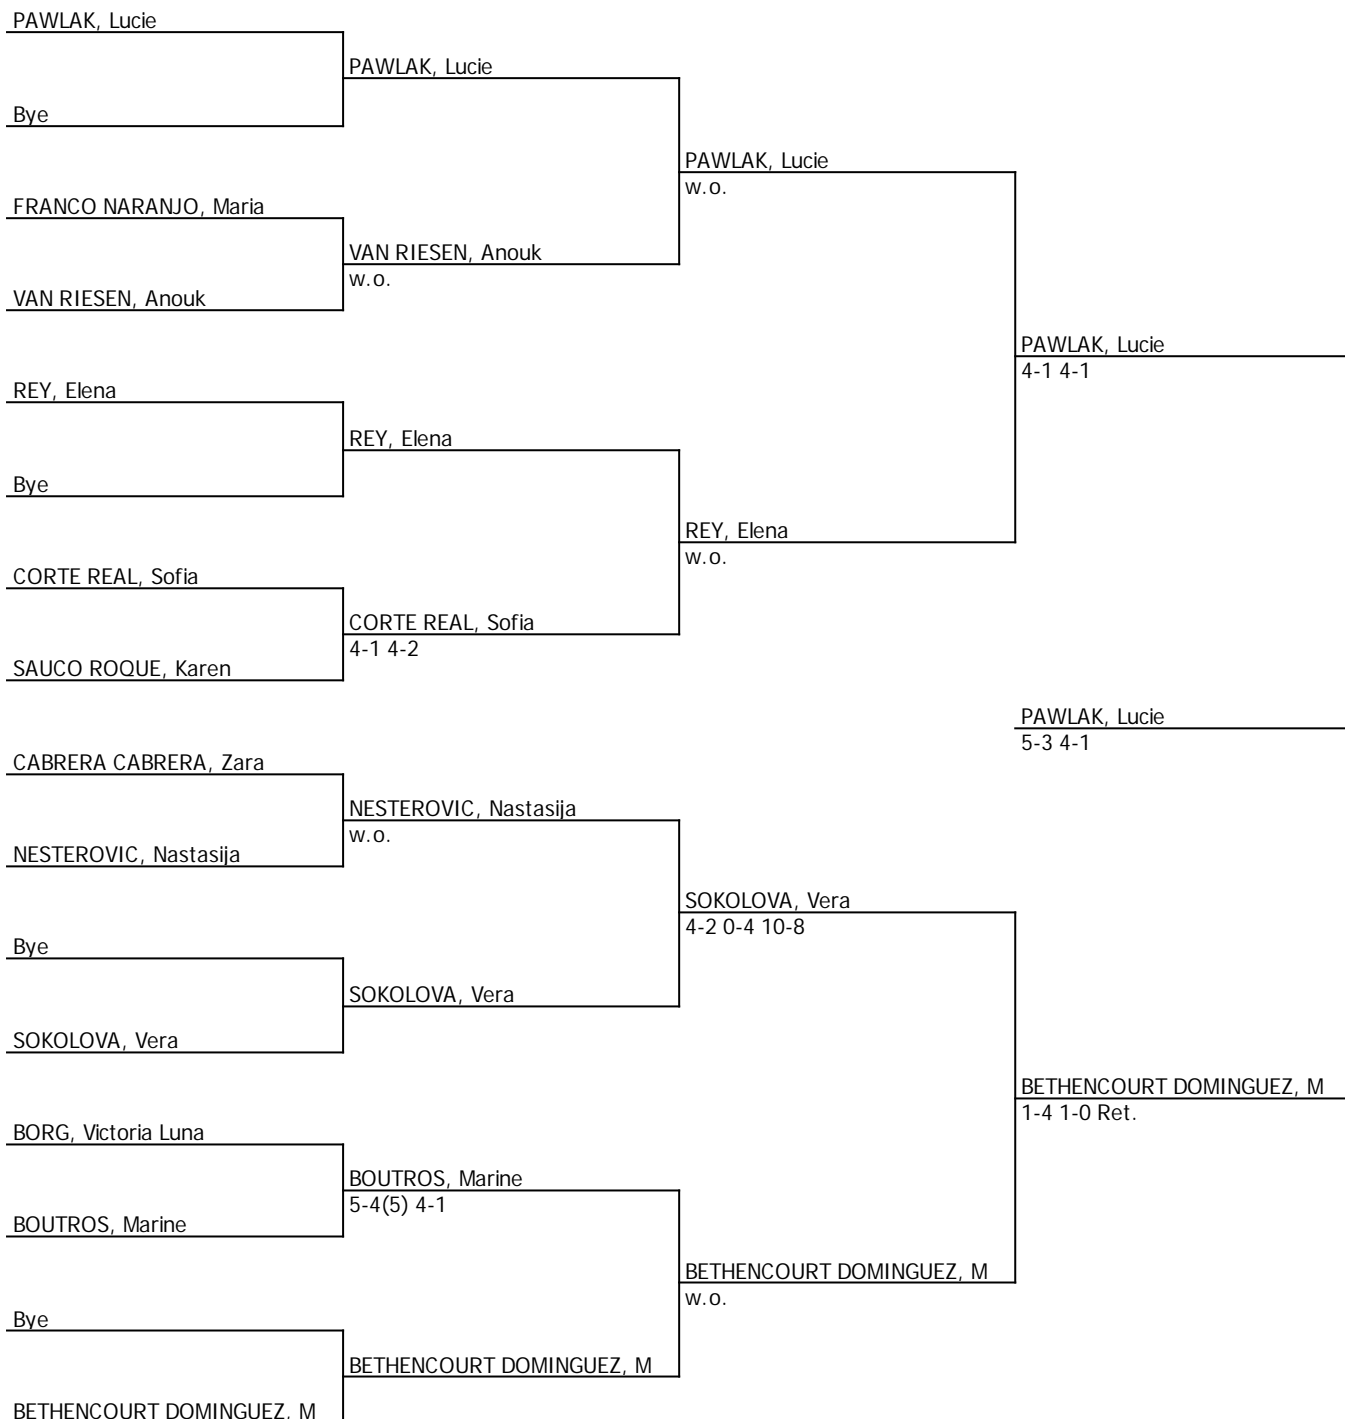

	# Seeded Players	# Lucky Losers	Replacing	www.tenniseurope.org Draw date/time: 19 OCT 2018 20:01 Last Direct Acceptance
				Player representatives Elena REY
				Signature
				Jesús Suárez